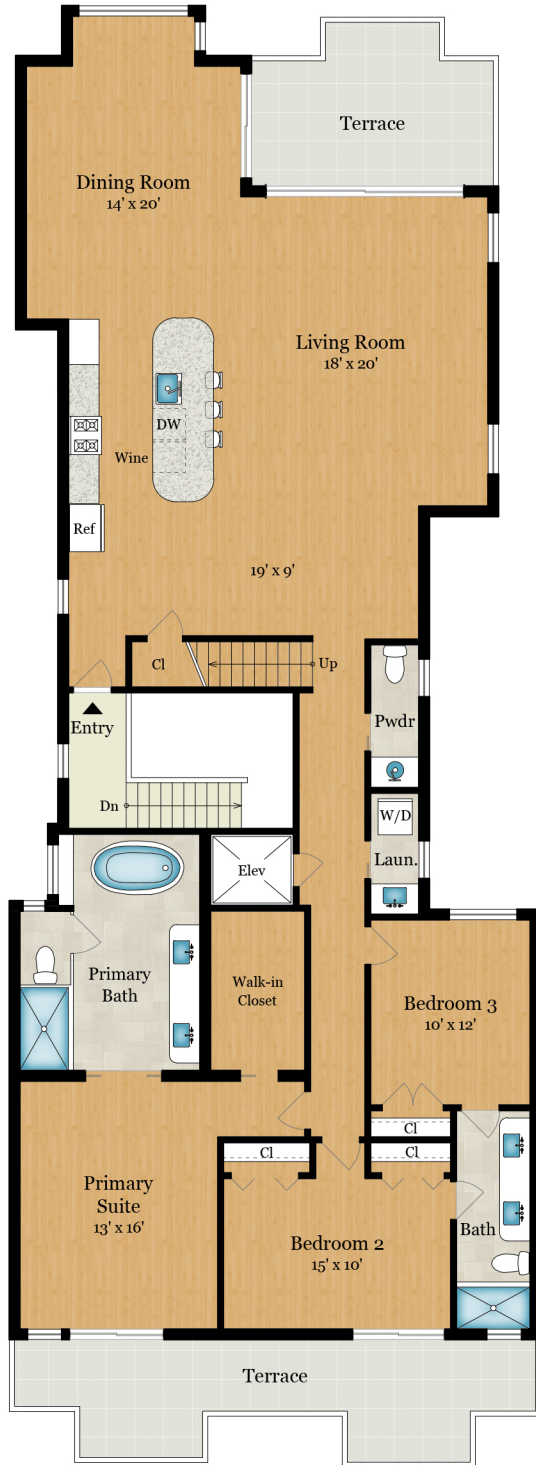

3456 SACRAMENTO STREET | UNIT 5

SAN FRANCISCO, CA 94118

UPPER LEVEL

Estimated Total
Square Footage: 2,581 SQ FT

*Calculated from outside face of exterior walls
and center line of demising walls.*

Sacramento St
MAIN LEVEL